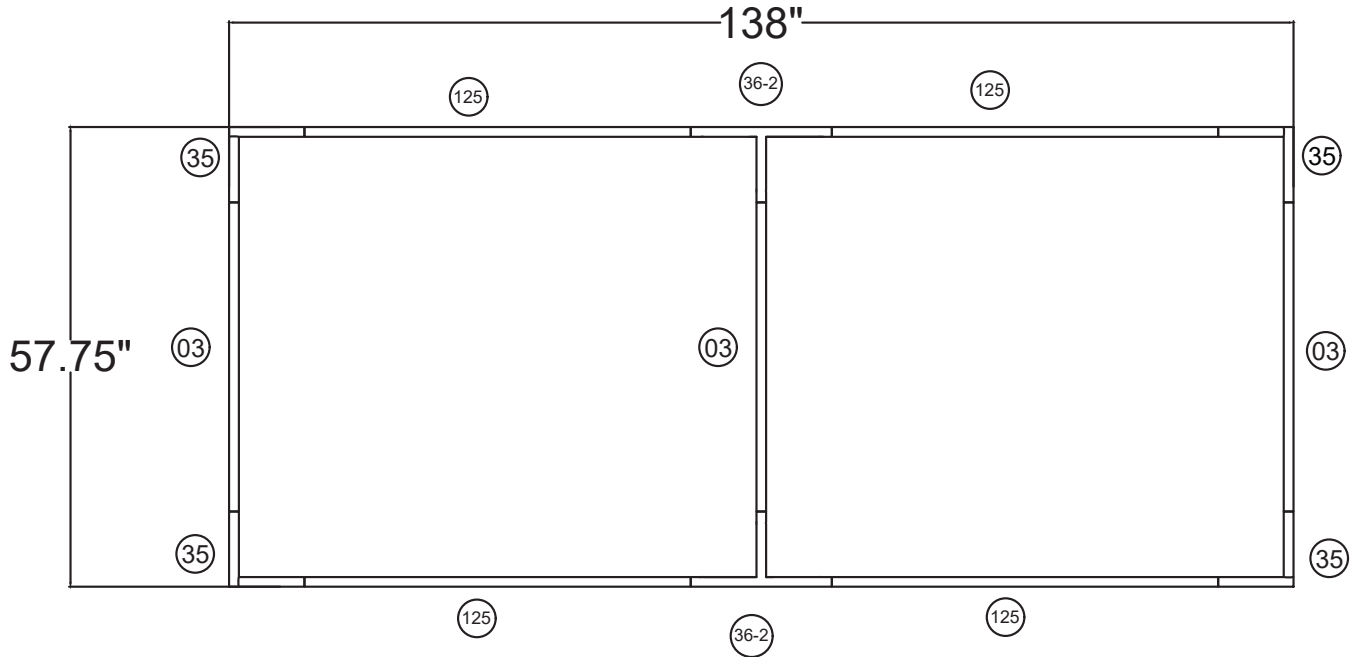

12'w x 5'h WL Hanging Sign

FHS1260

12'w x 5'h WL Hanging Sign	
Qty.	Part Number
4	WLM#035
3	WLM#003
4	WLM#125
2	WLM#036-2
1	BGO BAG-L

Notes:

- * Does not include Hanging Cables
- * will fit inside CA600 or CA900 case